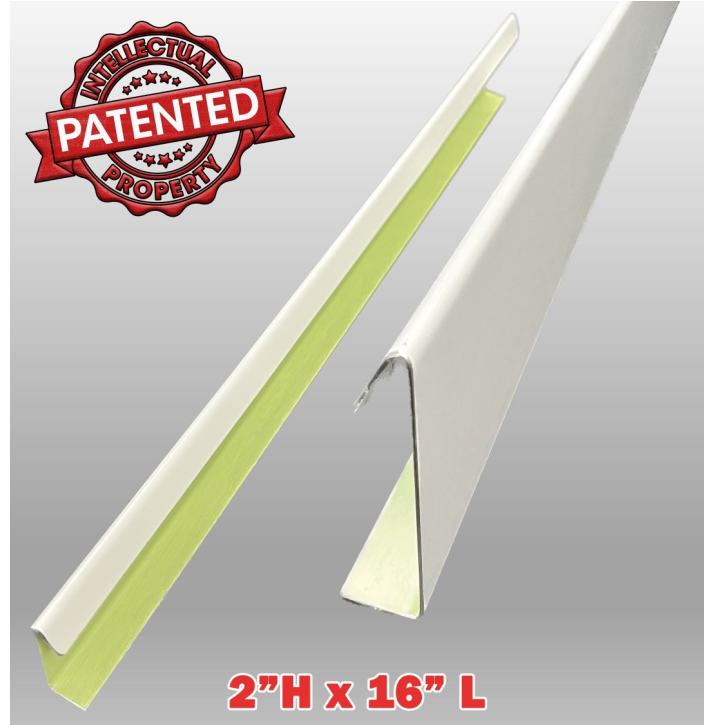

GutterLock

LOW PROFILE DIVERTER

DOWNLOAD FLYER

GutterLock Low Profile Diverters are designed to keep water from flowing over the top of your gutter covers or just gutters in heavy flow areas such as an inside corner. Our aluminum diverter can easily handle any rainfall. Splash diverters are typically an eyesore with how tall they are. Ours are only 2" tall and 16" long. Our special patented design forces water downward and back towards the gutter or gutter covers. Very easy to install on any gutter system.

- Available in 13 colors (see back).
- Ask for quantities and pricing
- 2" Height x 16" Length

White - WHT	Gray - GRY	Charcoal - CHR
Cream - CRM	Clay - CLY	Sand - SND
Bronze - BRZ	Brown - BRN	Musket Brown - MSK
Dark Bronze - DBZ	Black - BLK	Forest Green - GRN
Linen - LIN	*See Dealer sample chips for exact color match.*	